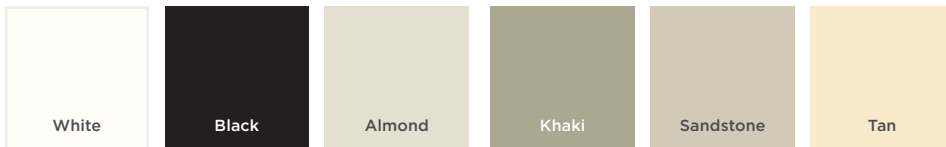

Colors*

STANDARD COLORS